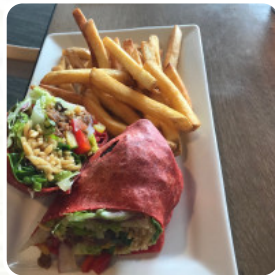

You can find an **extensive menu of Swanese Bay Resort & Country Club** in Pitt Meadows featuring all 12 dishes and drinks on the menu. For **seasonal or weekly offers**, please contact the owner by phone or using the contact information on the website. Swanese Bay Resort & Country Club is good as a bar if you want to have a cocktail after **off duty**, and sit alone, and of course, you should also try the **tasty burgers**, to which side dishes like fries, salads, or wedges are served. If you're not feeling so very hungry, you can simply indulge in one of the delicious **sandwiches**, a small salad, or other snack, there are also some **international food** to choose from on the menu. dining companions of Swanese Bay Resort & Country Club like the typical **Canadian** dishes, a delicious brunch is offered here for breakfast, in the morning. In Swanese Bay Resort & Country Club, delicious barbecue is freshly roasted over an open flame and garnished with savory side dishes. The premises on-site are wheelchair-accessible and can be used by individuals with physical disabilities, and you can settle the bill with common credit cards. Reserve your table easily online so that you don't have to wait on site, or simply call there for a reservation, the dial number is [\(+1\)6044659380](tel:+16044659380). You can **order your food, meal** at Swanese Bay Resort & Country Club and then drive by the restaurant for takeout, on the Website [wcgg.ca](http://www.wcgg.ca), you can order dishes potentially.