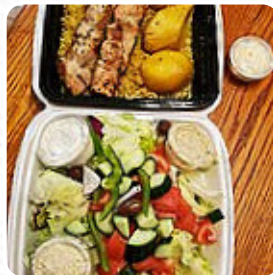

On this homepage, you can find the complete menu of Omega Family Restaurant from South Kitchener. Currently, there are 48 meals and drinks available. For seasonal or weekly deals, please contact the owner of the restaurant directly. You can also contact them through their website. What [User](#) likes about Omega Family Restaurant:

My friend & I went for a late breakfast and were seated quickly even though there was a line up to get inside. Our waiter arrived promptly to take our beverage order and also our breakfast order as we already knew what we wanted. My friend chose the Eggs Benedict and I ordered the mushroom omelette along with some rye toast. The food was delivered to our table promptly and it was wonderful. The home fries were excell... [read more](#).

What [User](#) doesn't like about Omega Family Restaurant:

I never crippled, but after this incident I had to. we have ordered from omega since the pandemic began and have ordered food at least once all two weeks. after looking for a little baby cockroaches (confirmed with friend who works in pest control.) in my side order of gravitation, we will never order from here again! not only that, but when I immediately called to inform them about my results, the answer I received... [read more](#). The restaurant and its premises are wheelchair accessible and thus reachable with a wheelchair or physiological disabilities,

Depending on the weather, you can also sit outside and be served. At Omega Family Restaurant in South Kitchener, there are **delicious Greek dishes** like **Gyros, Souvlaki and Seafood**, accompanied with sides like rice, salad with feta cheese, Pita bread and Tzatziki provided, and you can look forward to authentic Italian cuisine with classics like [pizza](#) and pasta. Even if you're only not so much hungry, you can still treat yourself to one of the tasty *sandwiches*, a small salad or another snack, Likewise, the customers of the establishment prefer the comprehensive variety of various coffee and tea specialities that the establishment provides.