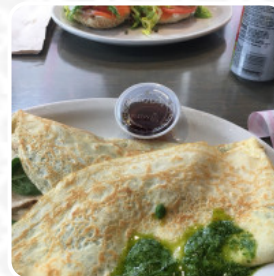

Cafe Lulu Menu

<https://menulist.menu>

852 Sainte Catherine Est, Montreal, Quebec H2L 2E3, Canada, Montréal
(+1)5148480706 - <https://www.facebook.com/cafelulumtl/>