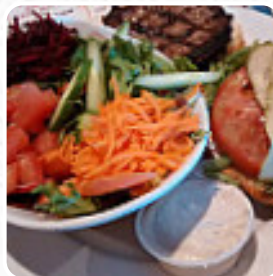

On this webpage, you can find the **complete [menu](#) of Jingle Pot Pub** from Nanaimo. Currently, there are 52 courses and drinks up for grabs. For seasonal or weekly deals, please contact the owner of the restaurant directly. You can also contact them through their website. What [User](#) likes about Jingle Pot Pub: We were planning to go Gabrielle downtown but it was packed and noisy. For an alternative we went to the pub restaurant on Jingle Pot Rd. Ample parking not too busy. We got our drinks right away. [read more](#). What [User](#) doesn't like about Jingle Pot Pub:

Met a business associate at this older pub for lunch. We were greeted in a friendly manner and had our menus and beers quickly. Lots to choose from and we had the rubeen and jalapeño burger. Both were good. [read more](#). The restaurant is accessible and can therefore also be used with a wheelchair or physical limitations, Depending on the weather conditions, you can also sit outside and have something. At Jingle Pot Pub in Nanaimo, you get a **tasty brunch** in the morning and you can at will feast, At the bar, you can unwind with a *cool beer* or other alcoholic and non-alcoholic drinks. In this restaurant there is also a comprehensive selection of coffee and tea specialties not to forget, The original Canadian dishes are a hit among the customers of the restaurant.