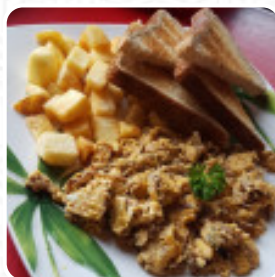

## ***Soulde Cuba Cafe Menu***

<https://menulist.menu>

101-1180 Sunset Dr, Kelowna, BC V1Y 9W6, Canada  
(+1)7784789529 - <http://www.souldecubacafe.ca>

On this site, you can find the complete menu of Soulde Cuba Cafe from Kelowna. Currently, there are **21** dishes and drinks up for grabs. For **seasonal or weekly deals**, please contact the owner of the restaurant directly. You can also contact them through their website. What [WilsonLin](#) likes about Soulde Cuba Cafe: