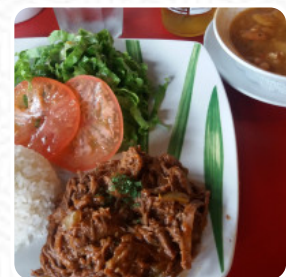

On this site, you can find the complete menu of Soulde Cuba Cafe from Kelowna. Currently, there are **21** dishes and drinks up for grabs. For **seasonal or weekly deals**, please contact the owner of the restaurant directly. You can also contact them through their website. What [WilsonLin](#) likes about Soulde Cuba Cafe:

Great little spot serving up some delicious Cuban food. The Ropa Vieja is very good, and the service was quick and friendly. Definitely would recommend checking this place out. [read more](#). The restaurant offers complimentary WiFi for its customers, Depending on the weather conditions, you can also sit outside and be served. The rooms on site are accessible, and therefore no problem for guests with wheelchairs or physiological limitations. What [Christiana Dare](#) doesn't like about Soulde Cuba Cafe:

Pretty brave to open a Cuban restaurant, Cuba isn't exactly known for its culinary delights.... Decided to try it for lunch anyway, and I had "the most typical Cuban dish", Ropa Vieja. I wasn't impressed at all, it was very bland.

Not likely coming back, there are so many better restaurants in Kelowna. [read more](#). Soulde Cuba Cafe from Kelowna is a *comfortable café*, where you can have a small snack or cake with a warm coffee or a sweet chocolate, The customers of the restaurant also consider the extensive variety of various coffee and tea specialities that the restaurant offers. You can also look forward to fine [vegetarian](#) cuisine, here they serve a appetizing brunch for breakfast.