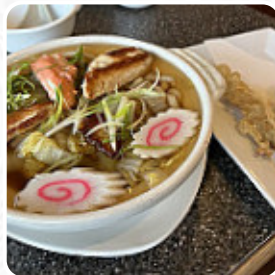

On this website, you can find the complete menu of Shizen Japanese Restaurant Inc from Victoria. Currently, there are **33** menus and drinks available. For *seasonal or weekly deals*, please contact the owner of the restaurant directly. You can also contact them through their website. What [User](#) likes about Shizen Japanese Restaurant Inc:

Wonderful [sushi](#) and at a very reasonable price...we've enjoyed lots of different [sushi](#) meals in very different restaurants...however this one is a gem....quick service at very reasonable prices... [read more](#). The place also offers the possibility to sit outside and be served in pleasant weather. For those who want to **have a drink after work** and hang out with friends, Shizen Japanese Restaurant Inc from Victoria is a good bar, The creative fusion of different menus with fresh and occasionally daring products is highly valued by the guests - a good example of Asian Fusion. The fine [Sushi](#) such as Maki and Te-Maki however, is the undisputed highlight of this place, and you may look forward to the scrumptious traditional [seafood](#) cuisine.