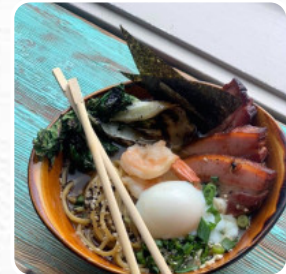

Here you can find the [menu](#) of Globe Cafe & Tapas Bar in [Big White](#). At the moment, there are **34** meals and drinks on the card. You can inquire about *changing offers* via phone. What [User](#) likes about Globe Cafe & Tapas Bar:

DESSERT

These types of dishes are being served

STEAK

PANINI

PASTA

TOSTADAS

SOUP

SANDWICH

WRAP

SALAD

Dishes are prepared with

ZUCCHINI

CHEESE

PORK MEAT

CHICKEN

POTATO

SPINACH

Globe Cafe & Tapas Bar Menu

POTATOES

BACON

SPINAT

Globe Cafe & Tapas Bar Menu

Globe Cafe & Tapas Bar

5375 Big White Road | Just
Opposite Snowshoe Sams
Directly Above the Market in the
Village Centre, Big White, British
Columbia V1P 1P4, Canada