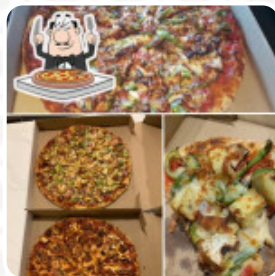

A comprehensive [menu](#) of Papa D's Pizza & Variety from Sharon covering all **20** dishes and drinks can be found here on the menu. For **seasonal or weekly deals**, please get in touch via phone or use the contact details provided on the website. What [User](#) likes about Papa D's [Pizza](#) & Variety:

This is how pizza should be made crispy crust, but still doughy..... oh so doughy! Ordered pepperoni, bacon, mushrooms, pineapple. Soooooooooooooooooooooooooooooo good! Order the next size up... you'll thank me. [read more](#). What [User](#) doesn't like about Papa D's Pizza & Variety:

After hearing good things about this place, we decided to finally give it a try. Unfortunately, it was not a good experience. They forgot the extra toppings we ordered on the [pizza](#) and there was a long hair in our first bite of garlic bread with cheese. This could have just been one bad time for this business but unfortunately it left us with a bad impression, and we probably won't be trying it again. [read more](#). In Papa D's Pizza & Variety, a place with Italian menus from Sharon, original Italian cuisine, with main courses such as [pizza](#) and [pasta](#), is available to you, It's worth mentioning that the original Canadian meals are well received by the guests of the establishment. Of course, there's also delicious pizza, baked fresh according to original recipes.