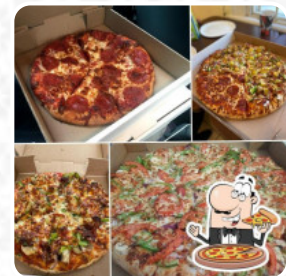

A comprehensive [menu](#) of Papa D's Pizza & Variety from Sharon covering all **20** dishes and drinks can be found here on the menu. For **seasonal or weekly deals**, please get in touch via phone or use the contact details provided on the website. What [User](#) likes about Papa D's [Pizza](#) & Variety:

This is how pizza should be made crispy crust, but still doughy..... oh so doughy! Ordered pepperoni, bacon, mushrooms, pineapple. Soooooooooooooooooooooooooooooo good! Order the next size up... you'll thank me. [read more](#). What [User](#) doesn't like about Papa D's Pizza & Variety:

After hearing good things about this place, we decided to finally give it a try. Unfortunately, it was not a good experience. They forgot the extra toppings we ordered on the [pizza](#) and there was a long hair in our first bite of garlic bread with cheese. This could have just been one bad time for this business but unfortunately it left us with a bad impression, and we probably won't be trying it again. [read more](#). In Papa D's Pizza & Variety, a place with Italian menus from Sharon, original Italian cuisine, with main courses such as [pizza](#) and [pasta](#), is available to you, It's worth mentioning that the original Canadian meals are well received by the guests of the establishment. Of course, there's also delicious pizza, baked fresh according to original recipes.