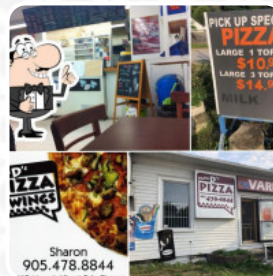

Papa D's Pizza & Variety Menu

<https://menulist.menu>

1513 Mount Albert Rd, East Gwillimbury, Ontario L0G 1V0, Canada, Sharon
(+1)9054782018,(+1)9054788844 - <http://www.facebook.com/happypapad/>

A comprehensive [menu](#) of Papa D's Pizza & Variety from Sharon covering all **20** dishes and drinks can be found here on the menu. For **seasonal or weekly deals**, please get in touch via phone or use the contact details provided on the website. What [User](#) likes about Papa D's [Pizza](#) & Variety:

After hearing good things about this place, we decided to finally give it a try. Unfortunately, it was not a good experience. They forgot the extra toppings we ordered on the [pizza](#) and there was a long hair in our first bite of garlic bread with cheese. This could have just been one bad time for this business but unfortunately it left us with a bad impression, and we probably won't be trying it again. [read more](#). In Papa D's Pizza & Variety, a place with Italian menus from Sharon, original Italian cuisine, with main courses such as [pizza](#) and [pasta](#), is available to you, It's worth mentioning that the original Canadian meals are well received by the guests of the establishment. Of course, there's also delicious pizza, baked fresh according to original recipes.

Dishes are prepared with

MEAT

POTATOES

TOMATE

CHEESE

PEPPERONI

PORK MEAT

KIMCHI