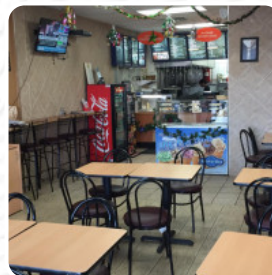

## ***Big Bite Gourmet Burgers Menu***

<https://menulist.menu>

1822 Whites Rd | Amberlea Shopping Center, Pickering, Ontario L1V 4M1, Canada  
(+1)9054923410 - <http://www.bigbiteburgersto.com>

On this site, you can find the complete menu of Big Bite Gourmet Burgers from Pickering. Currently, there are 31 menus and drinks up for grabs. For *seasonal or weekly deals*, please contact the restaurant owner directly. You can also contact them through their website. What [User](#) likes about Big Bite Gourmet Burgers:

The burgers are delicious! The fries are amazing! You will never go anywhere else for a burger after trying Big Bite. Located in the Metro plaza At Whites and Strouds in Pickering. [read more](#). The restaurant is accessible and can therefore also be used with a wheelchair or physiological disabilities, Depending on the weather conditions, you can also sit outside and be served. What [User](#) doesn't like about Big Bite Gourmet Burgers: