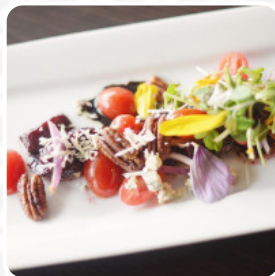

Marquee Steakhouse and Piano Lounge Menu

<https://menulist.menu>

2-500 Steeles Ave E | On, Milton, Ontario L9T 3P7, Canada
(+1)2898785717 - <http://marqueesteakhouse.com/>

Here you can find the menu of Marquee Steakhouse and Piano Lounge in Milton. At the moment, there are 33 dishes and drinks on the food list. You can inquire about **changing offers** via phone. What [User](#) likes about Marquee Steakhouse and Piano Lounge:

Marquee is our go-to restaurant when we want a nice night out filled with amazingly good food, wonderful piano tunes and fantastic service. Joey, our server (and the manager) out did himself again by selecting some appetizers and picked my wife's main dish (from her choice of two), plus paired a beautiful wine to go with our meals. A great night of fantastic food, service and music. [read more](#). The place also offers the possibility to sit outside and eat in nice weather, and there is complimentary WiFi. The premises on site are accessible, and therefore no problem for guests with wheelchairs or physiological limitations. At Marquee Steakhouse and Piano Lounge from Milton you have the opportunity to **enjoy delicious [vegetarian meals](#)**, in which no trace of animal meat or fish was used, and you can look forward to the delicious classic [seafood](#) cuisine. You can also relax at the bar after the meal (or during it) and enjoy a *alcoholic or non-alcoholic drink*, It's worth mentioning that the traditional Canadian dishes are well received by the visitors of the local.