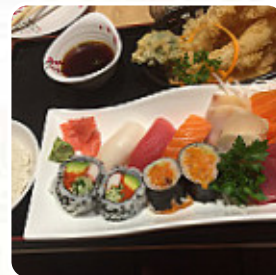

On this site, you can find the complete [menu](#) of Mi-Ne Japanese Restaurant from Aurora. Currently, there are 22 dishes and drinks available. For seasonal or weekly deals, please contact the owner of the restaurant directly.

You can also contact them through their website. What [User](#) likes about Mi-Ne Japanese Restaurant: We were at willow beach conservation area and we wanted a good [sushi](#) place to celebrate a birthday. no choice could be better than it is! the quality of [sushi](#). the [sushi](#) boat and super well served rolls and at very good price. excellent quality and service. also beautiful place, very well decorated, with private rooms, which leads to an incredible atmosphere. it is seen that many Japanese choose it, which speaks of t... [read more](#). The place also offers the possibility to sit outside and eat and drink in pleasant weather, And into the accessible spaces also come clientele with wheelchairs or physical limitations. What [User](#) doesn't like about Mi-Ne Japanese Restaurant:

still one of the better sushi places around. but lately, quality is down. reis was uncooked and still crisp. in consideration of the price, disappointing. it seems to go downhill. [read more](#). For you, Mi-Ne Japanese Restaurant from Aurora prepares *delicious sushi* (e.g., *Maki and Sashimi*), in numerous additional versions, with fresh ingredients like fish, vegetables and meat, and you may look forward to the delicious typical [seafood](#) cuisine. **menus are prepared typically in the Asian style**, Furthermore, the customers love the successful combination of different meals with new and partially experimental products - a good example of successful **Asian Fusion**.