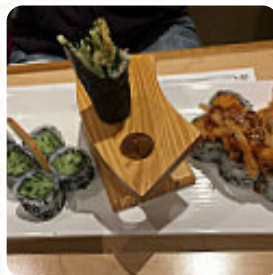

On this site, you can find the complete [menu](#) of Mi-Ne Japanese Restaurant from Aurora. Currently, there are 22 dishes and drinks available. For seasonal or weekly deals, please contact the owner of the restaurant directly.

You can also contact them through their website. What [User](#) likes about Mi-Ne Japanese Restaurant: We were at willow beach conservation area and we wanted a good [sushi](#) place to celebrate a birthday. no choice could be better than it is! the quality of [sushi](#). the [sushi](#) boat and super well served rolls and at very good price. excellent quality and service. also beautiful place, very well decorated, with private rooms, which leads to an incredible atmosphere. it is seen that many Japanese choose it, which speaks of t... [read more](#). The place also offers the possibility to sit outside and eat and drink in pleasant weather, And into the accessible spaces also come clientele with wheelchairs or physical limitations. What [User](#) doesn't like about Mi-Ne Japanese Restaurant:

still one of the better sushi places around. but lately, quality is down. reis was uncooked and still crisp. in consideration of the price, disappointing. it seems to go downhill. [read more](#). For you, Mi-Ne Japanese Restaurant from Aurora prepares *delicious sushi* (e.g., *Maki and Sashimi*), in numerous additional versions, with fresh ingredients like fish, vegetables and meat, and you may look forward to the delicious typical [seafood](#) cuisine. **menus are prepared typically in the Asian style**, Furthermore, the customers love the successful combination of different meals with new and partially experimental products - a good example of successful **Asian Fusion**.