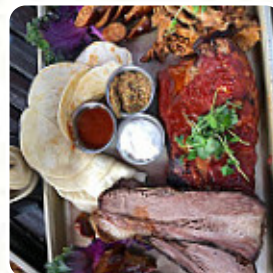

Cabin Smokehouse Menu

<https://menulist.menu>

2069 Summit Drive | Earl Grey Lodge, Panorama, British Columbia V0A 1T0, Canada
(+1)2503413601 - <http://www.earlgreylodge.com>

Here you can find the [menu](#) of **Cabin Smokehouse** in Panorama. At the moment, there are 27 courses and drinks on the menu. You can inquire about seasonal or weekly deals via phone. What [User](#) likes about Cabin Smokehouse:

the service was great, the drinks were good, the eating was pretty bad. the burger was not a smash burger and was really quite dry, the brisket was much too dry, the potato salad was not seasoned, there was no dressing on any side salads,...not enough sauce in the muscheln. a very disappointing meal. [read more](#). Cabin Smokehouse is renowned for its original Canadian dishes, which are prepared with ingredients typical of the country, The **barbecue** is freshly *cooked* here on an open flame. Finally, the most popular national dishes from Portugal can also be found on the menu card - this includes not only the most varied fish dishes; the presentation is also part of the experience, offering a colorful arrangement on the plate, there are also delicious [vegetarian](#) dishes in the menu.

These types of dishes are being served

STEAK

SOUP

SALAD

BURGER

QUESADILLAS

Dishes are prepared with

PORK MEAT