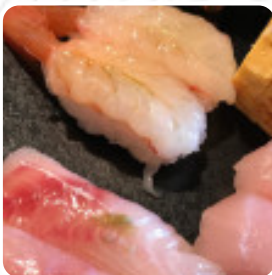

Sushi Sen Menu

<https://menulist.menu>

40382 Tantalus Way, Garibaldi Highlands, Squamish, British Columbia BC V0N, Canada
(+1)6048988235 - <http://www.sushisensquamish.com>