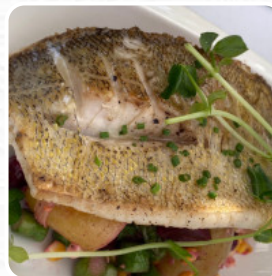

F.I.N.E. A Restaurant Menu

<https://menulist.menu>

42 Ontario Street South, Grand Bend, Lambton Shores, Ontario N0M 1T0, Canada, Grand Bend,

(+1)5192386224 - <http://www.finearestaurant.com>