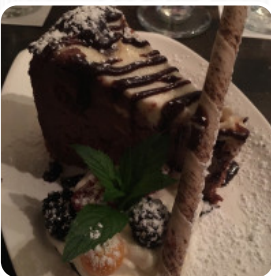

F.I.N.E. A Restaurant Menu

<https://menulist.menu>

42 Ontario Street South, Grand Bend, Lambton Shores, Ontario N0M 1T0, Canada, Grand Bend,

(+1)5192386224 - <http://www.finearestaurant.com>