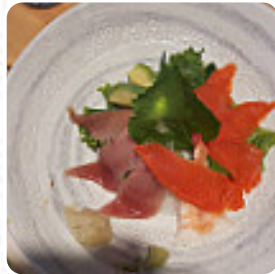

A complete [menu](#) of Mutsuki-An Japanese Restaurant from Victoria covering all 18 menus and drinks can be found here on the menu. For *changing offers*, please get in touch via phone or use the contact details provided on the website. What [User](#) likes about Mutsuki-An Japanese Restaurant:

Nous avons réservé une table le jour même, et avons été accueillis très gentiment. La décoration est simple et soignée, agréable. Les suggestions de repas nous ont beaucoup plu: salade, soupe miso et sushis étaient très bons. Le thé et les glaces aussi. Un très bon moment. [read more](#). What [Sarena Barker](#) doesn't like about

Mutsuki-An Japanese Restaurant:

First time ordering [takeout] from here and didn't know what to expect, but I left disappointed. I ordered the 6 piece salmon roll and unagi roll. For $18, I would have expected the rolls to be larger and thicker like other restaurants. The serving portion was extremely small and did not satisfy my hunger whatsoever. While the rolls tasted good, one would expect higher quality for the price. [read more](#). delicious [sushi](#) (e.g., Maki and Te-Maki), as well as in many additional variations, are prepared for you by Mutsuki-An Japanese Restaurant from Victoria, with fresh ingredients like fish, vegetables and meat, and you can look forward to the fine typical [seafood](#) cuisine. Not to be left out is the large variety of [coffee and tea specialties](#) in this locale, and a lot of fresh vegetables, fish and meat are used to prepare healthy Japanese meals.