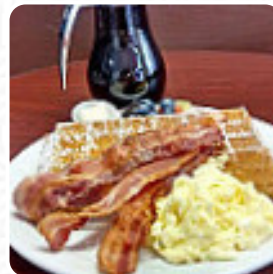

## Waffle Magic Menu

<https://menulist.menu>

427B Fitzwilliam St, Nanaimo, British Columbia V9R 3A9, Canada  
 (+1)7789716319,(+1)2507539622 - <http://wafflemagic.ca/>

Here you can find the menu of Waffle Magic in Nanaimo. At the moment, there are 36 dishes and drinks on the menu. You can inquire about changing offers via phone. What [User](#) likes about Waffle Magic: some options of sweet or savoury waffle choices. all very good! many choices of blase tee as well. I am a mango or coconut fan, but they can experiment with many different possibilities! they can eat, take or sit on the cute little terrace in the old town covered walkway. great for a light brunch, lunch, snack or tasty! if they are a waffle person, I would put this place on "to try place" list. friendly staff also! [read more](#). The restaurant and its rooms are wheelchair accessible and thus usable with a wheelchair or physiological disabilities, Depending on the weather conditions, you can also sit outside and eat. WiFi is available for free. What [User](#) doesn't like about Waffle Magic: My sister and I went here for breakfast. She got the sweet and salty liege waffle with a mango bubble tea, and I got the brownie delight brussels waffle with a lychee bubble tea. The waffles were amazing and delicious, but unfortunately my sister got food poisoning. Not happy with their food safety, will not go again. [read more](#). If you're desiring some **hot South American gastronomy**, you're in the right place: exquisite menus, roasted with fish, sea creatures, and meat, but also corn, beans, and potatoes are on the menu, The typical **Canadian menus** are well received by the visitors of the restaurant. If you'd like something dessert for dessert, Waffle Magic does not disappoint with its extensive *selection of desserts*, The visitors of the establishment also consider the large selection of various coffee and tea specialities that the establishment offers.