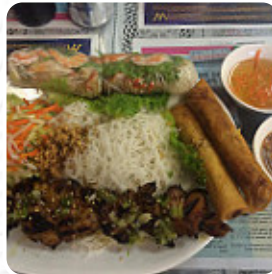

On this website, you can find the **complete menu** of **Pho Galaxy Restaurant** from [Chilliwack](#). Currently, there are **28** menus and drinks up for grabs. For changing offers, please contact the owner of the restaurant directly.

You can also contact them through their website. What [User](#) likes about Pho Galaxy Restaurant:

We stumbled across this place on our first night in town and went in as it was totally full. The food was amazing! Fresh, flavoursome and a fun (busy) vibe to the place. I'm Vegan and had enough choice, my husband had the spicy pho soup and said it was one of the best he's had. Highly recommended! [read more](#). When the weather conditions is good you can also eat outside, And into the accessible rooms also come guests with wheelchairs or physiological disabilities. What [User](#) doesn't like about Pho Galaxy Restaurant:

Tasteless food!!! Was my first time, I ordered 3 dishes to take out, nobody at home ate that, I tried to see the positive side of the food eating some, but i could not finish. I don't recommend this place. Coconut Thai Restaurant is wayyyyy better than this place. [read more](#). The visitors love it when Asian cuisine meets a bit of creativity. That's exactly what you can expect at the Pho Galaxy Restaurant from Chilliwack, with its **unconventional Asian fusion cuisine** - the perfect blend of what you know meets the adventurous world of fusion cuisine, For a snack, you can also have the tasty sandwiches, small salads and other snacks. The *meals are prepared typically Asian*, and you may look forward to the tasty classic [seafood](#) cuisine.