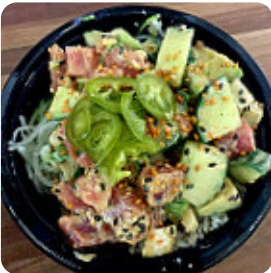

On this site, you can find the [complete menu](#) of Pokeh from Hamilton. Currently, there are 28 meals and drinks available. For **seasonal or weekly deals**, please contact the owner of the restaurant directly. You can also contact them through their website. What [User](#) likes about Pokeh:

Very nice dinner, food is exceptional. Small ball is 10 but you want to go with large for 13. We loved it and repeated I'd twice during our short stay in Hamilton [read more](#). In pleasant weather you can even eat in the outdoor area, And into the accessible rooms also come visitors with wheelchairs or physical disabilities. WLAN is available free of charge. With fresh ingredients like fish, vegetables and meat, Pokeh from Hamilton prepares for you delicious [sushi](#) (e.g., Nigiri and Inside-Out) and numerous other variations, and you may look forward to the scrumptious classic [seafood](#) cuisine. You can also look forward to **scrumptious vegetarian** cuisine, On the daily specials there are also several Asian meals.