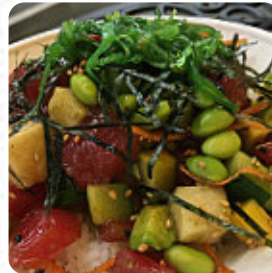

On this site, you can find the [complete menu](#) of Pokeh from Hamilton. Currently, there are 28 meals and drinks available. For **seasonal or weekly deals**, please contact the owner of the restaurant directly. You can also contact them through their website. What [User](#) likes about Pokeh:

Very nice dinner, food is exceptional. Small ball is 10 but you want to go with large for 13. We loved it and repeated I'd twice during our short stay in Hamilton [read more](#). In pleasant weather you can even eat in the outdoor area, And into the accessible rooms also come visitors with wheelchairs or physical disabilities. WLAN is available free of charge. With fresh ingredients like fish, vegetables and meat, Pokeh from Hamilton prepares for you delicious [sushi](#) (e.g., Nigiri and Inside-Out) and numerous other variations, and you may look forward to the scrumptious classic [seafood](#) cuisine. You can also look forward to **scrumptious vegetarian** cuisine, On the daily specials there are also several Asian meals.