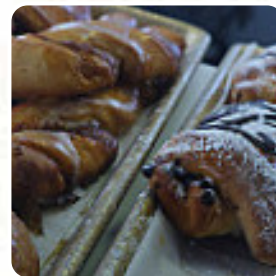

A comprehensive [menu](#) of Wolfe Island Bakery from Kingston covering all 44 meals and drinks can be found here on the menu. For **seasonal or weekly deals**, please get in touch via phone or use the contact details provided on the website. What [User](#) likes about Wolfe Island Bakery:

We stopped in here and purchased 3 different types of baked goods. The staff was friendly. The baked goods were large and tasty and reasonably priced. They also have a booth at the market in Kingston on Tuesdays, Thursdays and Saturdays [read more](#). What [User](#) doesn't like about Wolfe Island Bakery:

I tried several baked goods some where just bloody terrible way back too much salt not sure why it is always my favorite no longer. I will avoid it until I have noticed it in any case. [read more](#). At Wolfe Island Bakery in Kingston, there's a **diverse brunch** in the morning where you can eat as much as you want enjoy, You shouldn't miss the opportunity to try the flavorful pizza, baked straight out of the oven in an original manner. Even if you're not so hungry, you can treat yourself to one of the fine sandwiches, a healthy salad or another snack, The visitors of the establishment also consider the comprehensive selection of differing *coffee and tea specialities* that the establishment offers.