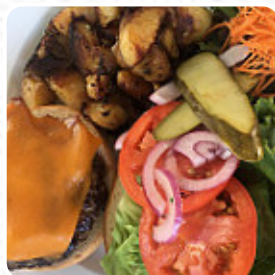

Wild Wood Cafe Menu

<https://menulist.menu>

4-1085 Millar Creek Rd, Whistler, British Columbia V0N 1B1, Canada
(+1)6049055066 - <https://www.wildwoodcafe.ca/>

Here you can find the menu of Wild Wood Cafe in [Whistler](#). At the moment, there are 25 menus and drinks on the card. You can inquire about changing offers via phone. The restaurant also offers the possibility to sit outside and eat in beautiful weather, And into the accessible spaces also come guests with wheelchairs or physiological limitations. What [User](#) doesn't like about Wild Wood Cafe:

We went here based on a recommendation on the Hostel bulletin board saying that this was the best place for brunch. On our first visit, it was late in the morning and we both ordered lunch instead. We tried their Donairs and found them to be decent and the Cream of Mushroom soup that accompanied them was very good. The next day we went back for breakfast and split the Jumbo breakfast (3 eggs, 4 pieces of bacon, 3 very... [read more](#). Wild Wood Cafe from Whistler is a comfortable café, where you can have a small snack or cake with a **warm coffee or a sweet chocolate**. In addition, one can enjoy the food of all the delicious served menus within the authentic curated charm of this **Diner**. With fresh seafood, meat, as well as beans and rice, here they also South American grill, and you have the opportunity to try scrumptious American dishes like [Burger](#) or [Barbecue](#).