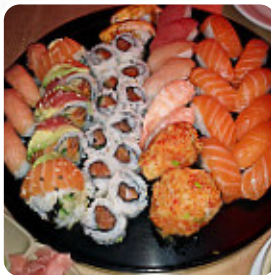

Fuki Sushi Bar Menu

<https://menulist.menu>

808 Boul Cure-Labelle, Laval, Quebec, Canada

(+1)4506878820 - <http://www.facebook.com/pages/Fuki-Sushi-Bar/127510363953076>

On this site, you can find the [complete menu](#) of Fuki [Sushi Bar](#) from Laval. Currently, there are 17 dishes and drinks up for grabs. For seasonal or weekly deals, please contact the owner of the restaurant directly. You can also contact them through their website. What [User](#) likes about Fuki [Sushi Bar](#):

There is not another place I can say is as consistent as Fuki [sushi](#)! I am never disappointed ever. Myself and the wife order from there every Friday night. My brother lives in Blainville and comes to Chomedey now when he wants [SUSHI](#). [read more](#). In pleasant weather you can even have something in the outdoor area, And into the accessible rooms also come guests with wheelchairs or physical limitations. In the Fuki [Sushi Bar](#) from Laval, a lot of fresh vegetables, fish, and meat are used to prepare easy-to-digest, flavorful Japanese meals, In addition, the cocktail menu that is offered in this established eatery is impressive. It offers a wide variety of beers from the region and the whole world. **The dishes are prepared according to typical Asian style**, Especially fine are also the **Sashimi** and specialties like Te-Maki from this establishment.