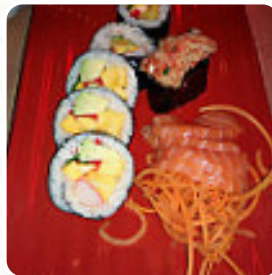

Fuki Sushi Bar Menu

<https://menulist.menu>

808 Boul Cure-Labelle, Laval, Quebec, Canada

(+1)4506878820 - <http://www.facebook.com/pages/Fuki-Sushi-Bar/127510363953076>

On this site, you can find the [complete menu](#) of Fuki [Sushi Bar](#) from Laval. Currently, there are 17 dishes and drinks up for grabs. For seasonal or weekly deals, please contact the owner of the restaurant directly. You can also contact them through their website. What [User](#) likes about Fuki [Sushi Bar](#):

There is not another place I can say is as consistent as Fuki [sushi](#)! I am never disappointed ever. Myself and the wife order from there every Friday night. My brother lives in Blainville and comes to Chomedey now when he wants [SUSHI](#). [read more](#). In pleasant weather you can even have something in the outdoor area, And into the accessible rooms also come guests with wheelchairs or physical limitations. In the Fuki [Sushi Bar](#) from Laval, a lot of fresh vegetables, fish, and meat are used to prepare easy-to-digest, flavorful Japanese meals, In addition, the cocktail menu that is offered in this established eatery is impressive. It offers a wide variety of beers from the region and the whole world. **The dishes are prepared according to typical Asian style**, Especially fine are also the **Sashimi** and specialties like Te-Maki from this establishment.

SOUP SALAD

Breakfast - Shmear Flavors

REGULAR

Restaurant Category

BAR

These types of dishes are being served

SOUP

FISH