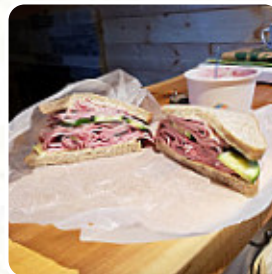

Bert's Delicatessen Menu

<https://menulist.menu>

4603 Park Ave, Terrace, Kitimat-Stikine District, British Columbia V8G 1V5, Canada
(+1)2506355440 - <http://berts-delicatessen.poi.place/>