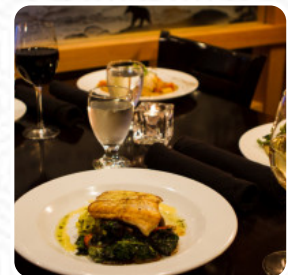

Here you can find the [menu](#) of [Bella Coola Mountain Lodge](#) in Bella Coola. At the moment, there are 18 meals and drinks on the menu. You can inquire about **seasonal or weekly deals** via phone. What [User](#) likes about Bella Coola Mountain Lodge: