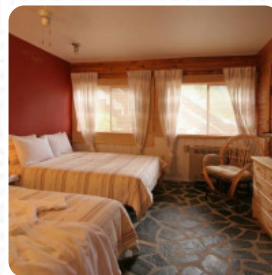

Here you can find the [menu](#) of [Bella Coola Mountain Lodge](#) in Bella Coola. At the moment, there are 18 meals and drinks on the menu. You can inquire about **seasonal or weekly deals** via phone. What [User](#) likes about Bella Coola Mountain Lodge:

We stayed at the lodge for 2 nights and were pleasantly surprised by the quality of the food and service. The owners were extremely helpful to us in assisting with sights to see locally and helping us with our travel plans during the July 2017 wild fires to the east. The food in the bistro was superb and good value. [read more](#). The restaurant also offers the possibility to sit outside and be served in nice weather, and there is no-charge WLAN.

The premises on site are accessible, and therefore no problem for visitors with wheelchairs or physical limitations. What [User](#) doesn't like about Bella Coola Mountain Lodge:

Good, comfortable, affordable lodgings. Slightly strange room layout. Has all amenities needed. After staying at the Eagle's Lodge this was a little bit of a let down but it was fine. Breakfast was adequate. No complaints. [read more](#). Are you looking for delicious delights? In Bella Coola Mountain Lodge you will find *magical desserts* that will certainly fulfill your cravings, and you may look forward to the scrumptious typical seafood cuisine. In addition, they deliver you delicious dishes **à la française**, and you can look forward to traditional Italian cuisine with classics like pizza and pasta.