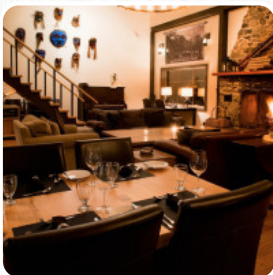

A complete [menu](#) of Tweedsmuir Park Lodge from HAGENSBORG covering all 22 meals and drinks can be found here on the menu. For *changing offers*, please get in touch via phone or use the contact details provided on the website. What [User](#) likes about Tweedsmuir Park Lodge:

We just ate in the restaurant. So I won't talk about the cabins. I can only imagine the happiness of waking up in such a perfect setting! menu imposed 3 dishes at 50 dollars ht. of French cuisine succulent. our best canada meal in 3 weeks. a suspicion of simplicity would entrust excellence. a very kind and professional service. [read more](#). The restaurant offers complimentary WLAN for its customers, Depending on the weather conditions, you can also sit outside and eat. The premises on site are accessible, and therefore no problem for guests with wheelchairs or physiological disabilities. What [User](#) doesn't like about Tweedsmuir Park Lodge:

The entry sign & information in brochures indicated lunch available. Arrived & were told they couldn't accommodate us because they were full of guests. No other restaurant anywhere near so were very lucky we had a few food items in vehicle. If you are on a long, empty (of eating places) road don't say you are a restaurant unless open to public. [read more](#). If you're in a rush, you can get delectable Fast-Food dishes to your taste from Tweedsmuir Park Lodge in HAGENSBORG, freshly prepared for you in short time, The customers of the establishment also consider the comprehensive selection of differing coffee and tea specialities that the restaurant offers. Look forward to the enjoyment of **scrumptious vegetarian dishes**, The tasty **sandwiches**, healthy salads and other snacks can be planned well as a snack.