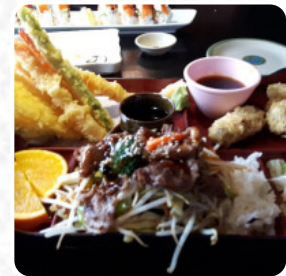

On this homepage, you can find the **complete [menu](#) of Yummy Sushi Gallery** from Abbotsford. Currently, there are 34 courses and drinks available. For seasonal or weekly deals, please contact the restaurant owner directly.

You can also contact them through their website. What [User](#) likes about Yummy [Sushi](#) Gallery:

We were here about a year ago, and I was happy to find our recent visit was as pleasing as the first. The food is always so fresh and delicious! The Chicken Teriyaki Don is my favorite entree, and the rolls are the best in town. [read more](#). The restaurant also offers the possibility to sit outside and have something in nice weather, and there is no-charge WiFi. The rooms on site are accessible, and therefore no problem for guests with wheelchairs or physiological disabilities. What [User](#) doesn't like about Yummy [Sushi](#) Gallery:

Yummy [Sushi](#) in Abbotsford is a joke! They gave me the wrong order and I didn't realize it until I had driven back to Chilliwack. When I called to let them know about the mix up, they were incredibly rude. I was told I should bring it back and then they would remake my order. The owner was incredibly rude and yelled at me on the phone telling me it was my fault because I picked up the order early. Seriously?! You're a... [read more](#). In the morning, a **diverse brunch** is offered at Yummy [Sushi](#) Gallery in Abbotsford that you can sample as much as you like, The inventive fusion of different dishes with fresh and partially daring products is highly valued by the visitors - a nice example of Asian Fusion. The meals are prepared authentically Asian, among the delicacies of this restaurant are especially the *Maki* and *Inside-Out*.