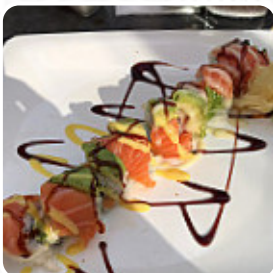

Noma Sushi Japanese Restaurant Menu

<https://menulist.menu>

Suite C | 120 - 20678 Willoughby Town Centre Dr, Langley City, British Columbia V2Y 0L7, Canada

(+1)6043712277 - <https://www.facebook.com/NomaJapaneseRestaurant/>