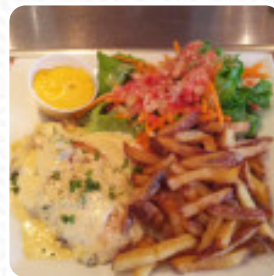

Here you can find the menu of Pizzedelic Boucherville in Boucherville. At the moment, there are 24 menus and drinks on the card. You can inquire about **seasonal or weekly deals** via phone. What [Julie Friesen](#) likes about Pizzedelic Boucherville:

Delightful, attentive and helpful staff, plus you should know from the start that I have appreciated pizza with thin crust for over half a century, and Pizzedelic tops my list. They offer many types of [pizza](#) and other dishes. I ordered The American, (pepperoni). The...crust was crisp and paper thin; just the right amount of tasty tomato sauce and covered to the edge with cheese. My only regret is I was visiting and I... [read more](#). The rooms in the restaurant are wheelchair accessible and can also be used with a wheelchair or physical limitations, Depending on the weather conditions, you can also sit outside and be served. A visit to Pizzedelic Boucherville is particularly valuable due to the extensive variety of coffee and tea specialties, and you have the opportunity to try fine American meals like **Burger or Barbecue**. You have the option to, after the meal (or during it), also relax at the bar with an alcoholic or non-alcoholic drink, Also, you shouldn't miss out on the crispy and crunchy pizza, original freshly baked in a wood oven.