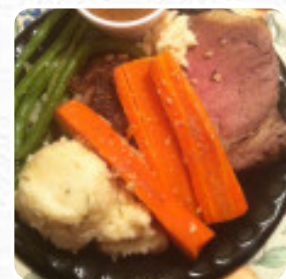

A complete [menu](#) of Bruce's Country Market from Maple Ridge covering all 27 dishes and drinks can be found here on the food list. For **changing offers**, please get in touch via phone or use the contact details provided on the website. What [User](#) likes about Bruce's Country Market:

Bruce's is a local country market which has been in the area for as long as I can remember. They provide local and organic products as much as they can. The sea food is wonderful with lots of variety. [read more](#). In nice weather you can even eat and drink in the outdoor area, And into the accessible spaces also come guests with wheelchairs or physical disabilities. What [User](#) doesn't like about Bruce's Country Market: the bakery prices are high as with their [seafood](#), but its place to mark on their gps. their cheesecakes are divine, but they will dig into their wallet, and the bananenbrot was okay, but their cakes are good. [read more](#). For breakfast, you can enjoy a diverse brunch at Bruce's Country Market, as much as you want, The versatile Canadian dishes are well received by the customers of the local. There's also delicious [pizza](#), baked fresh using original methods, The yummy **sandwiches**, small salads and other snacks can be planned well as a snack.