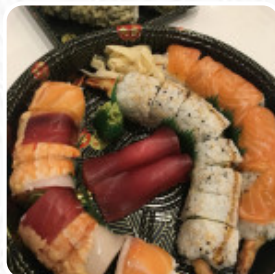

Pearl Sushi Menu

<https://menulist.menu>

2391B Lakeshore Drive, Toronto, Ontario, Canada, Etobicoke
(+1)4162557275 - <http://pearlsushi.ca/>