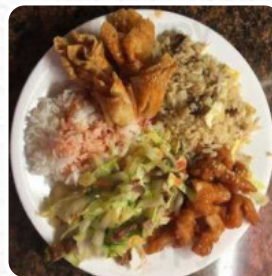

Here you can find the [menu](#) of W & L Chinese Restaurant in [Virden](#). At the moment, there are **12** dishes and drinks on the card. You can inquire about *seasonal or weekly deals* via phone. What [Amelia Murphy](#) likes about W & L Chinese Restaurant:

This is a typical small town Chinese restaurant and the menu is decidedly Canadianized. I typically prefer a more authentic menu and i was a little concerned however the food was very good. We had the curried chicken and ginger beef along with a few other things and they were very very good. The ginger beef is closer to a beef with black bean sauce than what some might be expecting but very good. [read more](#). What [Lori Ritchie](#) doesn't like about W & L Chinese Restaurant:

Chow main was just cabbage and carrots no noodles. The fried rice had frozen veggies that were not cooked and the egg rolls I can do better myself I think they were store bought and frozen no taste and nothing in them. I like to support local but I won't go back. Sorry Service: Take out Meal type: Dinner Price per person: CA$40–50 [read more](#). Anticipate the varied, tasty Mexican cuisine, which is usually prepared with corn, beans and chilies (hot peppers), Many customers are especially impressed by the **versatile, flavorful Chinese cuisine**.