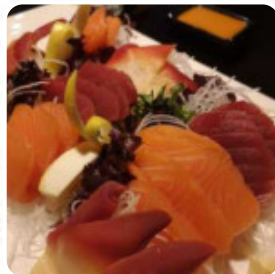

On this homepage, you can find the **complete menu of Sushi Zuki** from York. Currently, there are 2 meals and drinks up for grabs. For *seasonal or weekly deals*, please contact the restaurant owner directly. You can also contact them through their website. What **User** likes about **Sushi Zuki**:

Wow what a gem. This tiny but very nice, clean Sushi Zuki Restaurant on Eglinton Ave West, was quite the surprise for my daughter and I yesterday. The service was great as well as the atmosphere. Excellent fresh **Sushi** at reasonable prices. Definitely going back when in the city. Sorry no pictures, as it was devored before I could get the chance. Please check it out. [read more](#). For you, Sushi Zuki from York prepares **fine sushi** (e.g., **Maki and Sashimi**), in many other versions, with fresh ingredients like fish, vegetables and meat, Customers can enjoy the dishes from restaurant through a catering service on-site or at the party. **Sushi Zuki** focuses on a lot of fresh vegetables, fish and meat in its **healthy Japanese cuisine**.