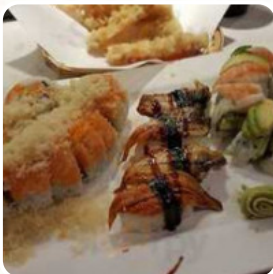

On this homepage, you can find the **complete menu of Sushi Zuki** from York. Currently, there are 2 meals and drinks up for grabs. For *seasonal or weekly deals*, please contact the restaurant owner directly. You can also contact them through their website. What **User** likes about **Sushi Zuki**:

Wow what a gem. This tiny but very nice, clean Sushi Zuki Restaurant on Eglinton Ave West, was quite the surprise for my daughter and I yesterday. The service was great as well as the atmosphere. Excellent fresh **Sushi** at reasonable prices. Definitely going back when in the city. Sorry no pictures, as it was devored before I could get the chance. Please check it out. [read more](#). For you, Sushi Zuki from York prepares **fine sushi** (e.g., **Maki and Sashimi**), in many other versions, with fresh ingredients like fish, vegetables and meat, Customers can enjoy the dishes from restaurant through a catering service on-site or at the party. **Sushi Zuki** focuses on a lot of fresh vegetables, fish and meat in its **healthy Japanese cuisine**.