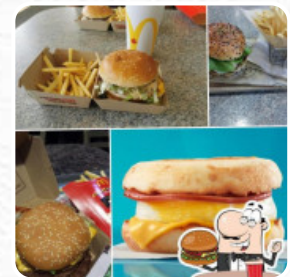

McDonald's Menu

<https://menulist.menu>

900 St. Anne St, Bathurst, New Brunswick E2A 6X2, Canada

+15065484599,+15065489555 - <https://www.mcdonalds.com/ca/en-ca.html>