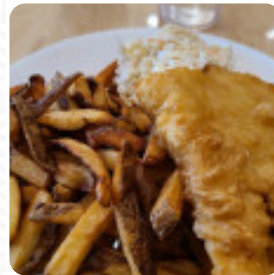

On this webpage, you can find the **complete [menu](#) of Napanee Fish Chips** from Greater Napanee. Currently, there are **15** dishes and drinks available. For changing offers, please contact the restaurant owner directly. You can also contact them through their website. What [User](#) likes about Napanee Fish Chips:

the five of us had breakfast this morning at napanee fish and chips and it was fantastic. the portions were huge and the staff was fast and very friendly. we are coming back! [read more](#). The restaurant and its premises are wheelchair accessible and thus usable with a wheelchair or physiological disabilities. What [Charles Segal](#)

doesn't like about Napanee Fish Chips:

Don't go! Horrible! Go anywhere else. Went with my family. That meat was not cooked. The fish had gone bad. They got the order wrong 3 times. Everything seems like Costco rejects. Took over an hour to get our food after ordering and the place was 1/4 full. The chef was rude to the staff. The only good parts are the waitresses who were nice and the mounted fish. Don't waste your time here. They don't deserve your busin... [read more](#). If you want to eat something tasty quickly, Napanee Fish Chips from Greater Napanee offers scrumptious sandwiches, small salads and other snacks, as well as hot and cold drinks, and you may look forward to the tasty typical [seafood](#) cuisine. If you decide to come for breakfast, a *versatile brunch* is ready for you.