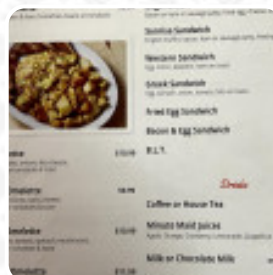

Sonrisa Quick Lunch Menu

<https://menulist.menu>
2350 Stevenage Dr Unit 1, K1G 3W3, Ottawa, Canada
+16132480130 - <http://www.sonrisacatering.com/>

A complete [menu](#) of Sonrisa Quick Lunch from Ottawa covering all 15 courses and drinks can be found here on the food list. For **changing offers**, please get in touch via phone or use the contact details provided on the website. What [User](#) likes about Sonrisa Quick Lunch:

the first time you tried this place and wow wow. this is a wonderful quality dinner. I wish her hours would be longer, I would literally order from / come here every day. this is the butter huh pizza and it is one of the best pizzas I had in a long time. great work yall [read more](#). What [c Elmore](#) doesn't like about Sonrisa Quick Lunch: Bad experience. Charged way to much. Was asked if i wanted tomatoes and onions but wasn't told they were at an extra cost. \$9.99 ended being \$18.99 plus a 15% tip was a extra \$3.40. Not sure how that math works. Food: 2/5 [read more](#). In the morning, a tasty brunch is offered at Sonrisa Quick Lunch in Ottawa that you can enjoy as much as you like, Don't miss the chance to eat the delicious pizza, prepared straight out from the oven in an traditional way. In this locale there is also an comprehensive variety of **coffee and tea specialties** not to forget, With the *catering service* from Sonrisa Quick Lunch in Ottawa, the dishes can be eaten at home or at the event.