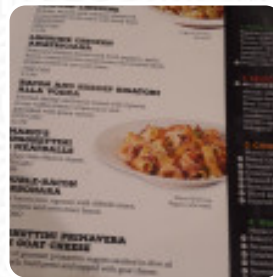

## ***East Side Mario's Guelph Menu***

<https://menulist.menu>  
370 Stone Rd W, Guelph, Canada  
+15197637861 - <https://eastsidemarios.com>

A complete [menu](#) of East Side Mario's Guelph from Guelph covering all 15 courses and drinks can be found here on the food list. For **changing offers**, please get in touch via phone or use the contact details provided on the website. What [Andrea MT \(Andii\)](#) likes about East Side Mario's Guelph:

Tasty [pizza](#) is baked [fresh](#) at East Side Mario's Guelph in Guelph using a traditional method, You'll find nice South American meals also in the menu. In addition, there are scrumptious American dishes, such as burgers and grilled meat, Moreover, the drinks menu of this **gastropub** offers a good and especially large diversity of beers from the region and the world that are definitely worth a try.

## *These types of dishes are being served*

PASTA

SPAGHETTI

SALAD

BREAD

PIZZA