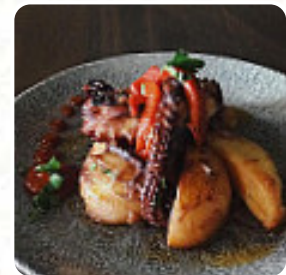

Tomala The Portuguese Pit Stop Menu

<https://menulist.menu>
1812 Rymal Rd E, Hamilton, Canada
(+1)9056928662 - <http://www.tomala.ca/>

On this webpage, you can find the [complete menu](#) of Tomala The Portuguese Pit Stop from Hamilton. Currently, there are **15** courses and drinks available. For changing offers, please contact the restaurant owner directly. You can also contact them through their website. What [Adriano Lagana](#) likes about Tomala The Portuguese Pit Stop: everyone is so friendly and the prices are good and the food is even better. Kid-friendliness: there are small items. Wheelchair accessibility: and there are no stairs. [read more](#). What [Sandra Camara](#) doesn't like about

Tomala The Portuguese Pit Stop:

My husband order food for 1:30 and when we came to pick it up at 2:00 the food wasn't even cooked yet . This food was for my 50th Birthday Party I have 25 people waiting . This is sad and so wrong . Will not be offing again . Sad . [read more](#). At Tomala The Portuguese Pit Stop in Hamilton, there are *delicious sandwiches, small salads and further snacks* for quick hunger, as well as hot and cold drinks, The guests of the establishment are also thrilled with the comprehensive variety of differing **coffee and tea specialities** that the restaurant offers. Finally, the most famous national dishes from Portugal can also be found on the menu card - this includes not only the most varied fish dishes; the presentation is also part of the experience, offering a vibrant arrangement on the plate.