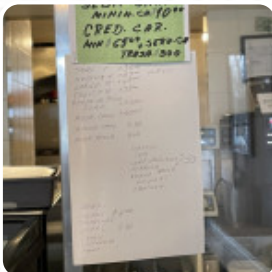

Lale Bakery Caffe Menu

<https://menulist.menu>

3665 Lake Shore Blvd W, M8W 1N6, Etobicoke, Canada
+14162590801 - <http://lalebakery.com/>

A complete [menu](#) of Lale Bakery Caffe from Etobicoke covering all **10** courses and drinks can be found here on the food list. For seasonal or weekly deals, please get in touch via phone or use the contact details provided on the website. What [User](#) likes about Lale Bakery Caffe: