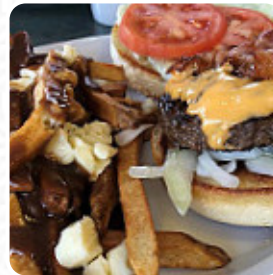

A complete menu of Norm's Pizzazz from Grimshaw covering all 16 menus and drinks can be found here on the menu. For **changing offers**, please get in touch via phone or use the contact details provided on the website.

What [Freddy Wiza](#) likes about Norm's Pizzazz:

Service: Dine in Meal Type: Lunch Price per person: CA$20–30 Food: 5 Service: 5 Atmosphere: 5 Parking: Many Parking Parking Parking Parking Parking Parking Free Parking [read more](#). The diner and its premises are

wheelchair accessible and thus reachable with a wheelchair or physical limitations, and there is free WiFi. If the weather conditions are right, you can also eat outside. What [Dylan Boehm](#) doesn't like about Norm's Pizzazz:

If you want some home cooking, great service and broad selection look no further than Norm's Pizzazz. The perfect place to stop in, on a visit to or through [Grimshaw](#). It is the type of place where you can feel that everyone knows each other. We enjoyed the service, hospitality and food. [read more](#). At Norm's Pizzazz in Grimshaw, a **delicious brunch** is served in the morning, where you can eat as much as you want pamper your taste buds, The dishes are usually prepared in the shortest time and fresh for you. When you're not so ravenous, you can just treat yourself to one of the delicious sandwiches, a small salad or another snack, The versatile Canadian menus are a hit among the customers of the establishment.