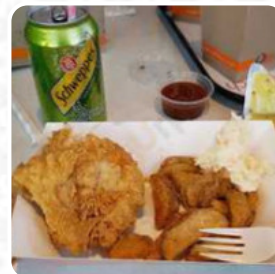

Mary Brown's Menu

<https://menulist.menu>

140 Freshwater Rd, St. John's, Newfoundland and Labrador A1C 2N9, Canada
(+1)7095791299

On this website, you can find the complete menu of Mary Brown's from Freshwater. Currently, there are **15** courses and drinks up for grabs. For **changing offers**, please contact the owner of the restaurant directly. You can also contact them through their website. What [User](#) likes about Mary Brown's: I continue to go here two or three times a month. When I see the reviews of the places that serve chicken and we are now finding out that most places serve processed chicken which equates to serving only 40% real chicken the rest is additives...no names mentioned. Mary Browns is real chicken. Quite enjoyable and with taters and gravy its so tasty. [read more](#). What [User](#) doesn't like about Mary Brown's: After more than a year away, I went back and had a Big Mary. Terrible and inedible; tough and stringy. I phoned and I was told the chicken is a frozen product, which should not be the case, as Mary Brown advertises as all fresh chicken.WHY have you ruined what was once a treat? [read more](#). If you want to eat something tasty quickly, Mary Brown's from Freshwater offers *tasty sandwiches, small salads and other snacks*, as well as cold and hot beverages, Of course, you also have to try the tasty burgers, that come with sides like fries, salads, or wedges served.

FRIES

Fingerfood

POTATO WEDGES

Saucen, Chutneys & Extras

GRAVY

Hauptgerichte - Chicken

FRIED CHICKEN

*These types of dishes are
being served*

SANDWICH

CHICKEN BREAST

FISH

PANINI

Ingredients Used

POTATO

PICKLE

CHICKEN