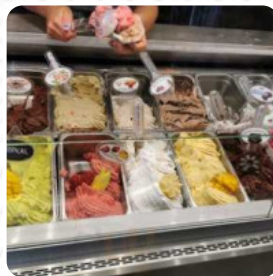

Here you can find the menu of Maitre Glacier Longueuil in Longueuil. At the moment, there are **15** menus and drinks on the menu. You can inquire about *seasonal or weekly deals* via phone. What [User](#) likes about Maitre Glacier Longueuil:

The gelato is excellent and have many flavors. Also a little wall of candies. You can sit inside and/or outside in one of the many tables. You can have regular ice cream as well in sundaes, cones, or else. [read more](#). What [User](#) doesn't like about Maitre Glacier Longueuil:

Good experience. Ice and price were okay. You messed up the order I didn't complain about. And the bitch wasn't a bitch, it was watery. Vanilla ice cream with sprinkles was average [read more](#). In Maitre Glacier Longueuil, a restaurant with Italian dishes from Longueuil, original Italian cuisine, with main courses such as **[pizza and pasta](#)**, is available to you, In addition, you'll find sweet delicacies, cake, small snacks and chilled refreshments and hot drinks here. With fresh fish, meat, as well as corn and rice, here they also South American grill, Also, of course, the environment has a big influence, which is why the customers appreciate not only the fine menus, but also the bistro itself love.