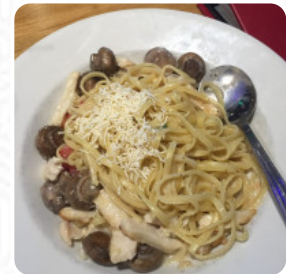

A **complete [menu](#) of Mario's East Side** from Whitby covering all 16 menus and drinks can be found here on the menu. For seasonal or weekly deals, please get in touch via phone or use the contact details provided on the website. What [User](#) likes about Mario's East Side:

Live music on the terrace was a nice tasty bite. calamari al diavolo was super like the chicken parm slider. the service was fantastic and the design was cold. good times. [read more](#). When the weather is pleasant you can also be served outside, And into the accessible rooms also come visitors with wheelchairs or physical disabilities.

What [User](#) doesn't like about Mario's East Side:

Got take out. Ordered spaghetti and meatballs-the standard. Absolutely awful. The spaghetti was crunchy in spots, the meatballs didn't taste like meatballs (packaged) and very little sauce. Threw most of it out, for fear of getting sick. Waste of $25.Zero stars. [read more](#). Delicious [pizza](#) is baked **hot from the oven** at Mario's East Side in Whitby using a traditional method, and you will find genuine Italian cuisine with classics like pizza and pasta. Moreover, there are scrumptious American meals, such as burgers and grilled meat, At the bar, you can relax with a *cool beer* or other alcoholic and non-alcoholic drinks.