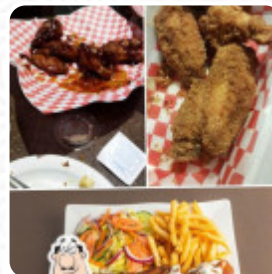

A complete [menu](#) of Wow Wing House from Beaverton Canada covering all 16 meals and drinks can be found here on the food list. For changing offers, please get in touch via phone or use the contact details provided on the website. What [User](#) likes about Wow Wing House:

Too many wings, too many flavors, not enough space in my stomach, NEED SLEEP, MUST SLEEP, Fading, Fading fast, though, had a great time. It is more than chicken, MORE than wing try the Greek burgers) and JA we would go again, but carry EATING PANTS Service: Dine in Meal Type: Dinner Price per person: $30–40 [read more](#). The premises in the restaurant are wheelchair accessible and can also be used with a wheelchair or physical limitations. What [Saptha Nava](#) doesn't like about Wow Wing House:

Too many wings, too many flavours, not enough room in my stomach, NEED SLEEP, MUST SLEEP, fading, fading fast ????? Really though, had a great time. It's MORE than chicken, MORE than wings try the Greek burger)and YES we'd go again but wear EATINGPANTS?? [read more](#). Should you wish to sample fine American courses like burgers or barbecue, then Wow Wing House in Beaverton Canada is the ideal place for you, You shouldn't miss the opportunity to try the crispy and crunchy pizza, baked straight out of the oven in a traditional manner. Of course, the right drink to accompany a meal is a must; for this purpose, this [gastropub](#) offers you a large variety of tasty, regional alcoholic beverages like beer or wine, It's possible to chill out at the bar with a **freshly tapped beer** or other alcoholic and non-alcoholic drinks.