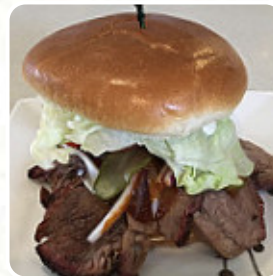

Here you can find the [menu](#) of **The Bakery Pelee Island** in PELEE ISLAND. At the moment, there are 16 meals and drinks on the card. You can inquire about *changing offers* via phone. What [User](#) likes about The Bakery Pelee Island:

when they go to the [PELEE ISLAND](#), they have to stop at the bakery. we ordered the brisket sandwich and breakfast sandwich to lunch, the smoked brisket was amazing, the girls loved the breakfast sandwich and croissant. the owners are very friendly people who are proud of what they do. it is worth the boat trip there, will recommend friends. Oh, yeah, the pizza, the pizza was the best I had. good work j? [read more](#). What [User](#) doesn't like about The Bakery Pelee Island:

There food is great!!.. when there open...We stayed on Pelee island from July 23 to the 30th. According to the bakery hours open 6 days a week. (There signs and voicemail all advertised open 6 days a week)We have called and went down every day, and there yet to be open. At least you can update your sign and save a bike ride for boaters looking for a treat.Stop at the taco shack instead, at least there open. [read more](#). At The Bakery Pelee Island from PELEE ISLAND it's possible to taste delicious vegetarian courses, that were made without any animal meat or fish, The tasty **sandwiches**, healthy salads and other snacks are also suitable for a snack. Not to be left out is the large diversity of coffee and tea specialties in this restaurant, In addition, you'll find sweet delicacies, cake, simple snacks and chilled refreshments and hot beverages here.