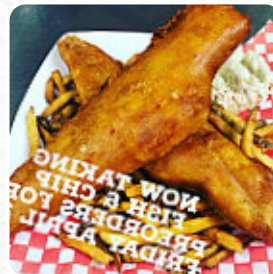

## ***R U Serious Tap Grill Menu***

<https://menulist.menu>

130 Silvercreek Pkwy N, N1H 7Y5, Guelph, Canada

+15197660230 - <https://ruserious.biz/>

Here you can find the [menu](#) of R U Serious Tap Grill in Guelph. At the moment, there are 16 courses and drinks on the card. You can inquire about changing offers via phone. What [User](#) likes about R U Serious Tap Grill: great food, service and a great sports club and good prices and a scream out to the owners and of course dave, carley and shelby! ru serious is like the cheers of guelph! very recommend ru serious and they have a good beer selection and their wings are the best in the city! [read more](#). If you're in a hurry and need something quick, you can get delectable **Fast-Food dishes to your taste** from R U Serious Tap Grill in Guelph, prepared for you in few minutes, At the bar, you can unwind with a *freshly tapped beer* or other alcoholic and non-alcoholic drinks. It goes without saying that a suitable drink completes a meal; therefore this **gastropub** presents a diverse selection of fine and local alcoholic options, be it beer or wine, The barbecue is freshly grilled here on an open flame.