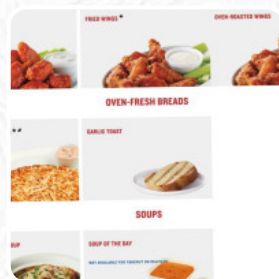

Boston Pizza Menu

<https://menulist.menu>

22 Great Plains Rd, Emerald Park, SK S4L 1B6, Canada, Regina
+13067816111 - <https://bostonpizza.com/emerald-park>

A complete [menu of Boston Pizza](#) from Regina covering all 16 menus and drinks can be found here on the menu. For seasonal or weekly deals, please get in touch via phone or use the contact details provided on the website. What [User](#) likes about [Boston Pizza](#):

Food was good but the hungry carnivore did not come as advertised. No pepperoni, parsley, or parmesan cheese and the sauce was not beefy, there's hardly anything to it not even enough to coat the pasta. Tastes good though and was delivered fast thank you. [read more](#). If you're in a hurry and need something quick, you can get delicious [Fast-Food dishes just the way you like it](#) from Boston Pizza in Regina, prepared for you in few minutes, And of course, you should also try the *delicious burgers*, with sides such as fries, salads, or wedges provided. Of course, there's also tasty pizza, baked fresh according to original recipes, and you can look forward to authentic **Italian cuisine** with classics like pizza and pasta.

PIZZA

BURGER

PASTA

Ingredients Used

CHEESE

MEAT

POTATOES

PEPPERONI