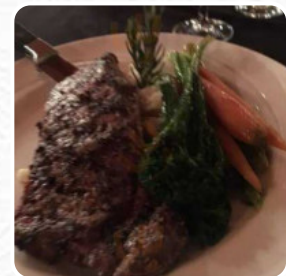

A complete menu of Timbers from Thunder Bay covering all **16** dishes and drinks can be found here on the food list. For seasonal or weekly deals, please get in touch via phone or use the contact details provided on the website. What [User](#) likes about Timbers:

Our server John was great, the wings were excellent, the pizza was huge, my wife had the long island ice tea and said they were perfect, her scal camp is a beautiful amber beer on site only made for them and is refreshing, there is an attempt. [read more](#). What [User](#) doesn't like about Timbers:

Ate at Timbers twice. Continental breakfast was O.K. but the dinner was extremely disappointing. I ordered the most expensive item on the menu (Ribeye steak, medium rare) and it arrived very dry and well done. Waitress didn't bat an eye to my comment of it being overcooked, promptly offered A1 to mask the dryness. Bleh. So much for a nice dinner. Will eat elsewhere next time. [read more](#). Timbers from Thunder Bay is a good place for a bar to a cocktail after work and be able to hang out with friends, They also present delicious *South American* dishes to you in the menu. If you want to have breakfast, a versatile brunch awaits you, and you can try tasty American menus like **Burger or Barbecue**.