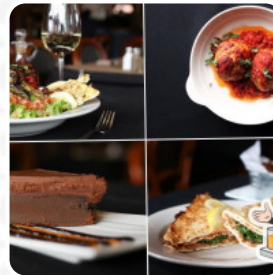

A comprehensive menu of Pizzédélic Boucherville from Boucherville covering all 16 meals and drinks can be found here on the card. For **changing offers**, please get in touch via phone or use the contact details provided on the website. What [User](#) likes about Pizzédélic [Boucherville](#):

Beautiful place for pasta and pizza cravings. A few choices of cocktails with or without alcohol. Super Service. Big Heart for Burned Cream Service: Art der Mahlzeit: Weitere Preis pro Person: CA$30–40 Essen: 5 Service: 5 Atmosphäre: 5. [read more](#). In beautiful weather you can even have something in the outdoor area, And into the accessible spaces also come customers with wheelchairs or physiological limitations. What [User](#) doesn't like about Pizzédélic Boucherville:

Good service, mediocre food. Bon service, pizzas médiocres. Service: Dine in Meal type: Dinner Price per person: CA$50–60 Food: 3 Service: 5 Atmosphere: 5 Parking space: Plenty of parking Parking options Free parking lot [read more](#). If you crave for sweets, Pizzédélic Boucherville with its magical desserts can surely make an end of it, Don't miss the chance to have the delicious [pizza](#), prepared straight out from the oven in an traditional way. Ultimately, this restaurant also presents you with a extensive selection of different, already prepared delights, and you can look forward to authentic **Italian cuisine** with classics like [pizza](#) and pasta.