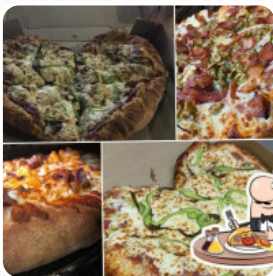

Pizzeria Pepe Super Choix Menu

<https://menulist.menu>
505 Bd Richelieu #104, Richelieu, Canada
+14504477373 - <https://pepesuperchoix.ca/>

Here you can find the [menu](#) of **Pizzeria Pepe Super Choix** in [Richelieu](#). At the moment, there are 16 meals and drinks on the menu. You can inquire about *changing offers* via phone. What [k2000pvc](#) likes about Pizzeria Pepe Super Choix:

Best pizza I've eaten in my life. I have no affiliation with anyone over there, they just push [pizza](#) to another level. Di Polo chicken, hamburger and poutine are my favorite pizza flavors there. I dare you to try both the poutine and hamburger on the same meal. [read more](#). The restaurant is accessible and can therefore also be used with a wheelchair or physiological limitations. What [Maxime Marcoux \(Max\)](#) doesn't like about Pizzeria Pepe Super Choix:

Pizza

SEAFOOD PIZZA

PIZZA MARINERA

WESTERN

Ingredients Used

CHEESE

MEAT

BACON

PORK MEAT

CHICKEN

Pizzeria Pepe Super Choix Menu

Pizzeria Pepe Super Choix

505 Bd Richelieu #104,
Richelieu, Canada

Opening Hours:

Monday 04:00 -20:00
Tuesday 04:00 -20:00
Wednesday 11:00 -20:00
Thursday 11:00 -21:00
Friday 11:00 -21:00
Saturday 11:00 -21:00
Sunday 11:00 -20:00