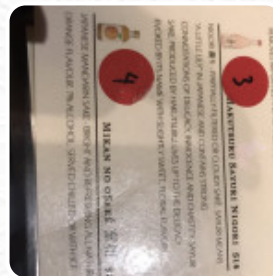

Sakai Sushi Menu

<https://menulist.menu>

141 Century Crossing, Spruce Grove, AB T7X 0C8, Canada
(+1)5872862888 - <http://www.sakaisushibar.ca/>

Here you can find the menu of Sakai Sushi in Spruce Grove. At the moment, there are 19 dishes and drinks on the food list. You can inquire about **changing offers** via phone. What [D](#) likes about Sakai Sushi: I absolutely LOVE this sushi place. The atmosphere and music in the restaurant is soothing and quiet. The menu is small yet mighty. I truly enjoyed the 6 shots of different sake and if you do decided to try this place out... get the spider roll. IT IS ADORABLE. [read more](#). What [Steve](#) doesn't like about Sakai Sushi: Decent Japanese food in [Spruce Grove](#). Everything was pretty good but I didn't like the beef tataki. The beef bowl was pretty good with rice. We also ordered sashimi and tempura and a bunch of cones and rolls. Some of the rolls can be pricey though. Came out to \$270 for three adults and two small kids but we did order some beers. [read more](#). Sakai [Sushi](#) from Spruce Grove creates for you *delicious sushi* (e.g., *Maki and Te-Maki*), in addition to numerous additional variations, always fresh with ingredients like fish, vegetables and meat, You can also unwind at the bar with a freshly tapped beer or other alcoholic and non-alcoholic drinks. Sakai [Sushi](#) uses a lot of freshly harvested vegetables, fish and meat for its healthy Japanese cuisine, Especially tasty **juices** are very popular among the guests.