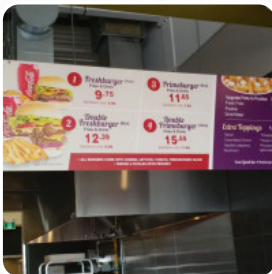

Fresh Burger Menu

<https://menulist.menu>

3300 Rutherford Rd Unit A6, L4K 5Z2, Concord, Canada
(+1)9055533800 - <http://www.fresh-burger.com/>